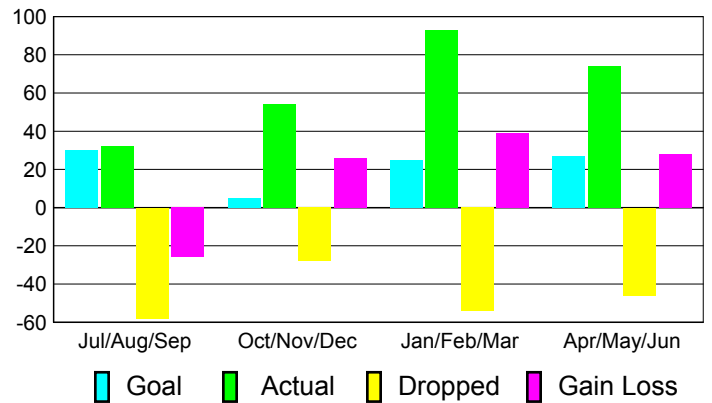

Membership Results 2010-2011

Goal, New, Dropped, Gain/Loss

Comparison of Membership Gain/Loss

Current Year Compared to the Previous Year