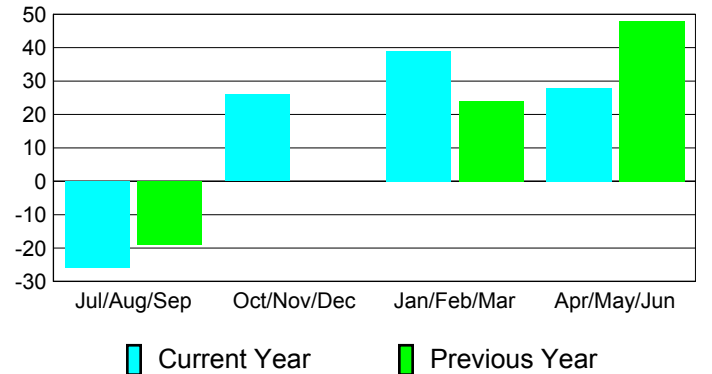

Membership Results
2010-2011

Membership
2009-2010

Month	Net Memb Goal	Actual New Memb	Actual Dropped Memb	Gain/Loss of Memb	Gain/Loss of Memb
Jul/Aug/Sep	30	32	-58	-26	-19
Oct/Nov/Dec	5	54	-28	26	0
Jan/Feb/Mar	25	93	-54	39	24
Apr/May/June	27	74	-46	28	48
Totals	87	253	-186	67	53

Membership Results 2010-2011

Goal, New, Dropped, Gain/Loss

Comparison of Membership Gain/Loss

Current Year Compared to the Previous Year

Gender Comparison 2010-2011

Jul/Aug/Sep

Oct/Nov/Dec

Jan/Feb/Mar

Apr/May/June

Male

Female