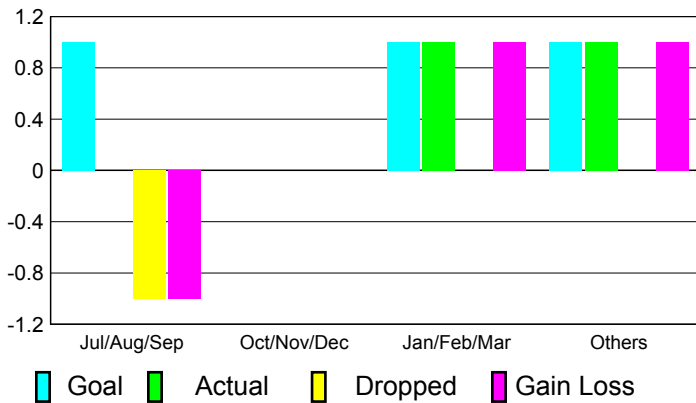

2010-2011 GMT Reports for District (or Undistricted) **District 111MN**

GMT: Heinrich K. K. Alles

Location: GERMANY

GMT CA: 4

CLUBS

Club Results
2010-2011

Clubs
2009-2010

Month	New Club Goal	Actual New Clubs	Actual Dropped Clubs	Gain/Loss of Clubs	Gain/Loss of Clubs
Jul/Aug/Sep	1	0	-1	-1	0
Oct/Nov/Dec	0	0	0	0	0
Jan/Feb/Mar	1	1	0	1	0
Apr/May/June	1	1	0	1	3
Totals	3	2	-1	1	3

Club Results 2010-2011

Goal, New, Dropped, Gain/Loss

Comparison of Club Gain/Loss

Current Year Compared to the Previous Year

YTD Status Quo Clubs 2010-2011

Status Quo Clubs Compared to Status Quo Members

MEMBERSHIP